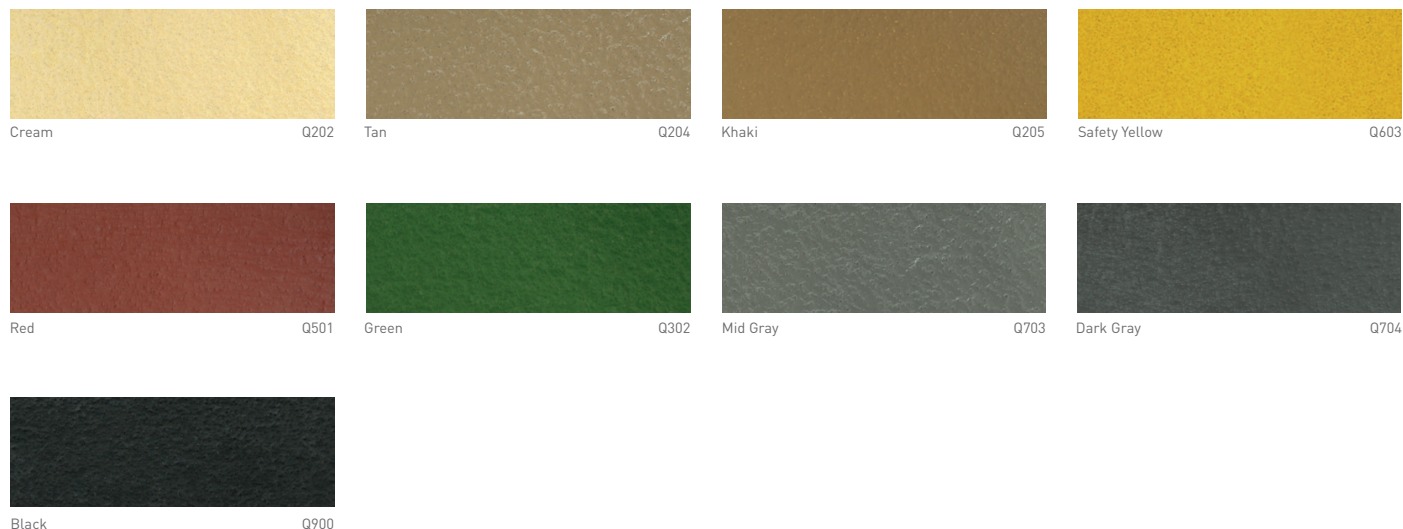

# colors

## Pigment Packs - Carbocrete (Urethane Cement)

## Universal Color Packs - Carboseal (Epoxies/Urethanes)

<sup>1</sup> These color require two Universal Color Packs per 3 gallons of mixed product.

<sup>2</sup> Available as non-standard colors.

Colors shown are for preliminary color guidance only and may vary in color, texture, and sheen of actual product. Contact our customer services for a true color sample. Please refer to the data sheets for standard stocking colors. Custom colors are available with adequate lead time and minimum batch quantities. Colors shown are ink representation of actual color standards.