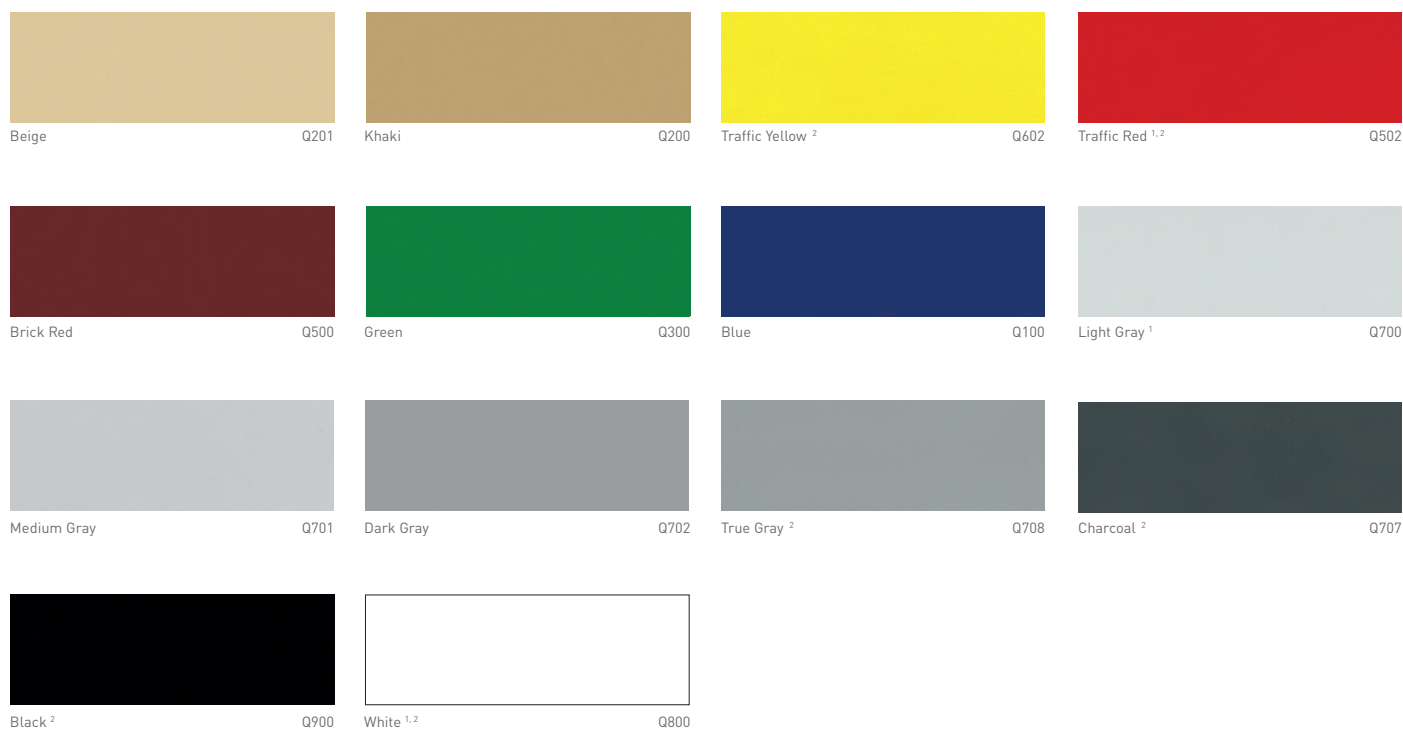

# colors

## Pigment Packs - Carbocrete (Urethane Cement)

## Universal Color Packs - Carboseal (Epoxies/Urethanes)

<sup>1</sup> These color require two Universal Color Packs per 3 gallons of mixed product.

<sup>2</sup> Available as non-standard colors.

Colors shown are for preliminary color guidance only and may vary in color, texture, and sheen of actual product. Contact our customer services for a true color sample. Please refer to the data sheets for standard stocking colors. Custom colors are available with adequate lead time and minimum batch quantities. Colors shown are ink representation of actual color standards.