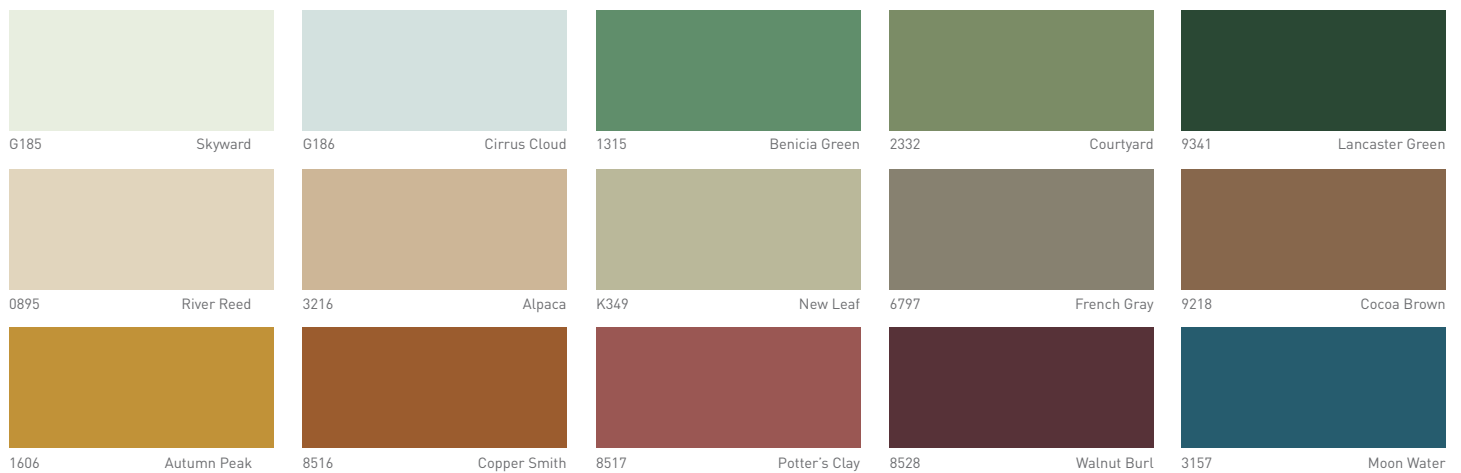

earthscapes

reflections of nature's own palette